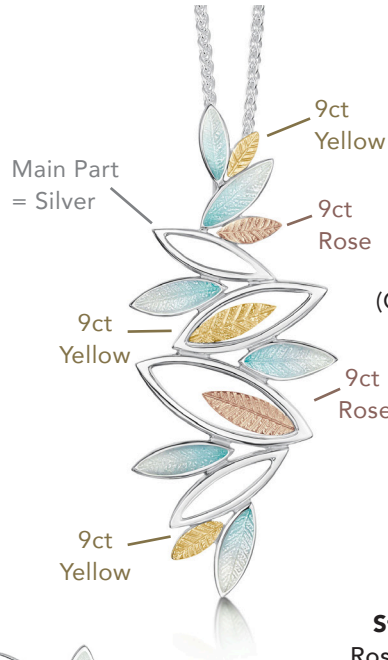

Ring
ERX262 - £145.00

Winter
Enamel

Pendant
(Chain - Wheat 03)
EP262 - £116.00

Drop Earrings
EE262 - £107.00
As a Pendant
EP0262 - £85.00

Necklet
(Chain - Wheat 04)
EN263 - £150.00

Necklet
(Chain - Wheat 05)
ENX263 - £312.00

Mixed Metals

Silver with 9ct Rose
& 9ct yellow gold Leaves

Seasons

Gold Leaves

Retail
Dec 2020

Drop Earrings
SYR-EE265
£181.00

As a Pendant
SYR-EP0265
£136.00

Pendant
Sil/9ct/Enamel
(Chain - Wheat 04)
SYR-EPX265
£316.00

Drop Earrings
SYR-EEX265
£330.00

Pendant
(Chain - Wheat 03)
SYR-EP265
£201.00

Stud Earrings
Rose Gold Leaves
SR-EE00265
£102.00

Yellow Gold Leaves
SY-EE00265
£102.00

Smaller Drop Earrings
SYR-EEM265
£245.00

Stud Earrings
SYR-EEX266 £191.00

Stud Earrings
Rose Gold Leaves
SR-EE0265 £138.00
Yellow Gold Leaves
SY-EE0265 £138.00

Drop Earrings
SYR-EEXX266
£235.00

Winter Enamel

Bracelet
SYR-EBLX265 £415.00

Necklet
(Chain - Wheat 04)
SYR-EN266 £234.00